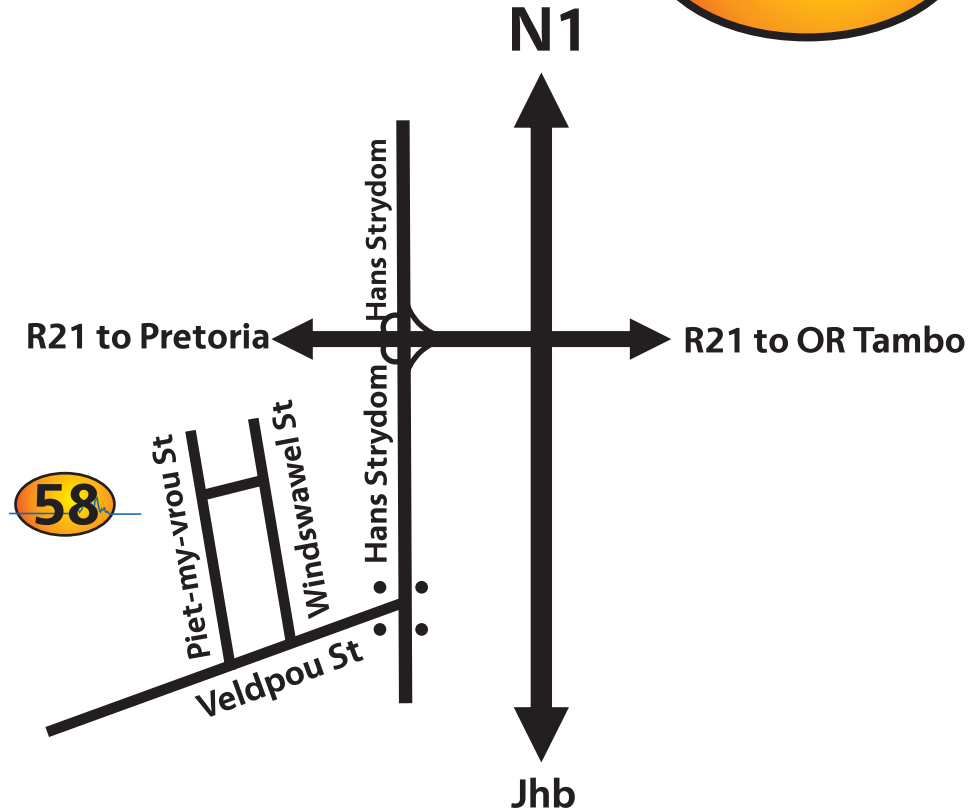

MAP AND DIRECTIONS

58 Piet-my-vrou Street, Monument Park

From Johannesburg:

- Take the N1 North towards Pietersburg
- Take the R21 towards Pretoria City
- Get off at th Hans Strydom offramp
- Turn left onto Hans Strydom
- At the Robot, turn right into Veldpou Street. Dastek and Hi-Q will be on you right
- Turn right into the second street, Piet-my-vrou Street
- No 58 will be on you left hand side